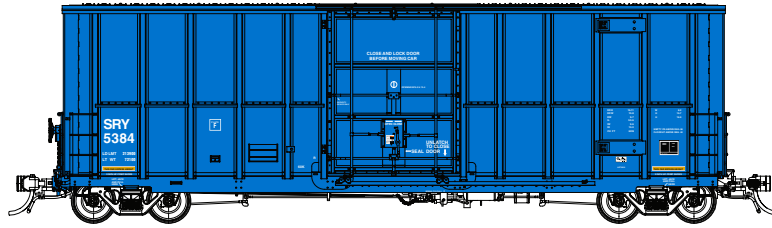

# Trinity 50' High Cube Boxcar

Announced: Dec 2022  
Ship by: Q4 2023  
See website for more details

Version 1B: 6235 cu ft, 10ft Door, Era 2010s to Present

SKU #	Car #	Quantity
PS8021B06-01	LRS Brown 15169	
PS8021B06-02	LRS Brown 15206	
PS8021B06-03	LRS Brown 15255	

Version 2C: 6235 cu ft, 10ft Door, Era 2001-2011

SKU #	Car #	Quantity
PS8022C07-01	SRY Blue 5384	
PS8022C07-02	SRY Blue 5421	
PS8022C07-03	SRY Blue 5449	

Version 4A: 6275 cu ft, 10ft Door, Era 2006-2016