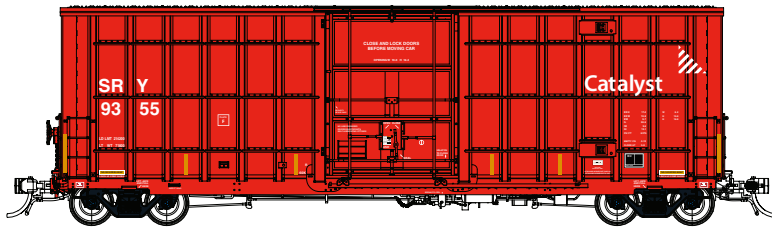

# Trinity 50' High Cube Boxcar

Announced: Dec 2022  
Ship by: Q4 2023  
See website for more details

Version 1B: 6235 cu ft, 10ft Door, Era 2010s to Present

SKU #	Car #	Quantity
PS8021B06-01	LRS Brown 15169	
PS8021B06-02	LRS Brown 15206	
PS8021B06-03	LRS Brown 15255	

Version 2C: 6235 cu ft, 10ft Door, Era 2001-2011

SKU #	Car #	Quantity
PS8022C07-01	SRY Blue 5384	
PS8022C07-02	SRY Blue 5421	
PS8022C07-03	SRY Blue 5449	

Version 4A: 6275 cu ft, 10ft Door, Era 2006-2016