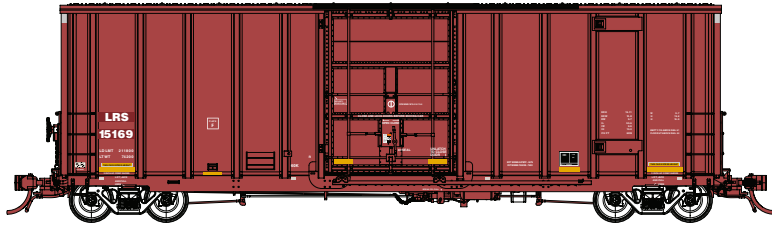

# Trinity 50' High Cube Boxcar

Announced: Dec 2022  
Ship by: Q4 2023  
See website for more details

Version 1B: 6235 cu ft, 10ft Door, Era 2010s to Present

SKU #	Car #	Quantity
PS8021B06-01	LRS Brown 15169	
PS8021B06-02	LRS Brown 15206	
PS8021B06-03	LRS Brown 15255	

Version 2C: 6235 cu ft, 10ft Door, Era 2001-2011

SKU #	Car #	Quantity
PS8022C07-01	SRY Blue 5384	
PS8022C07-02	SRY Blue 5421	
PS8022C07-03	SRY Blue 5449	

Version 4A: 6275 cu ft, 10ft Door, Era 2006-2016